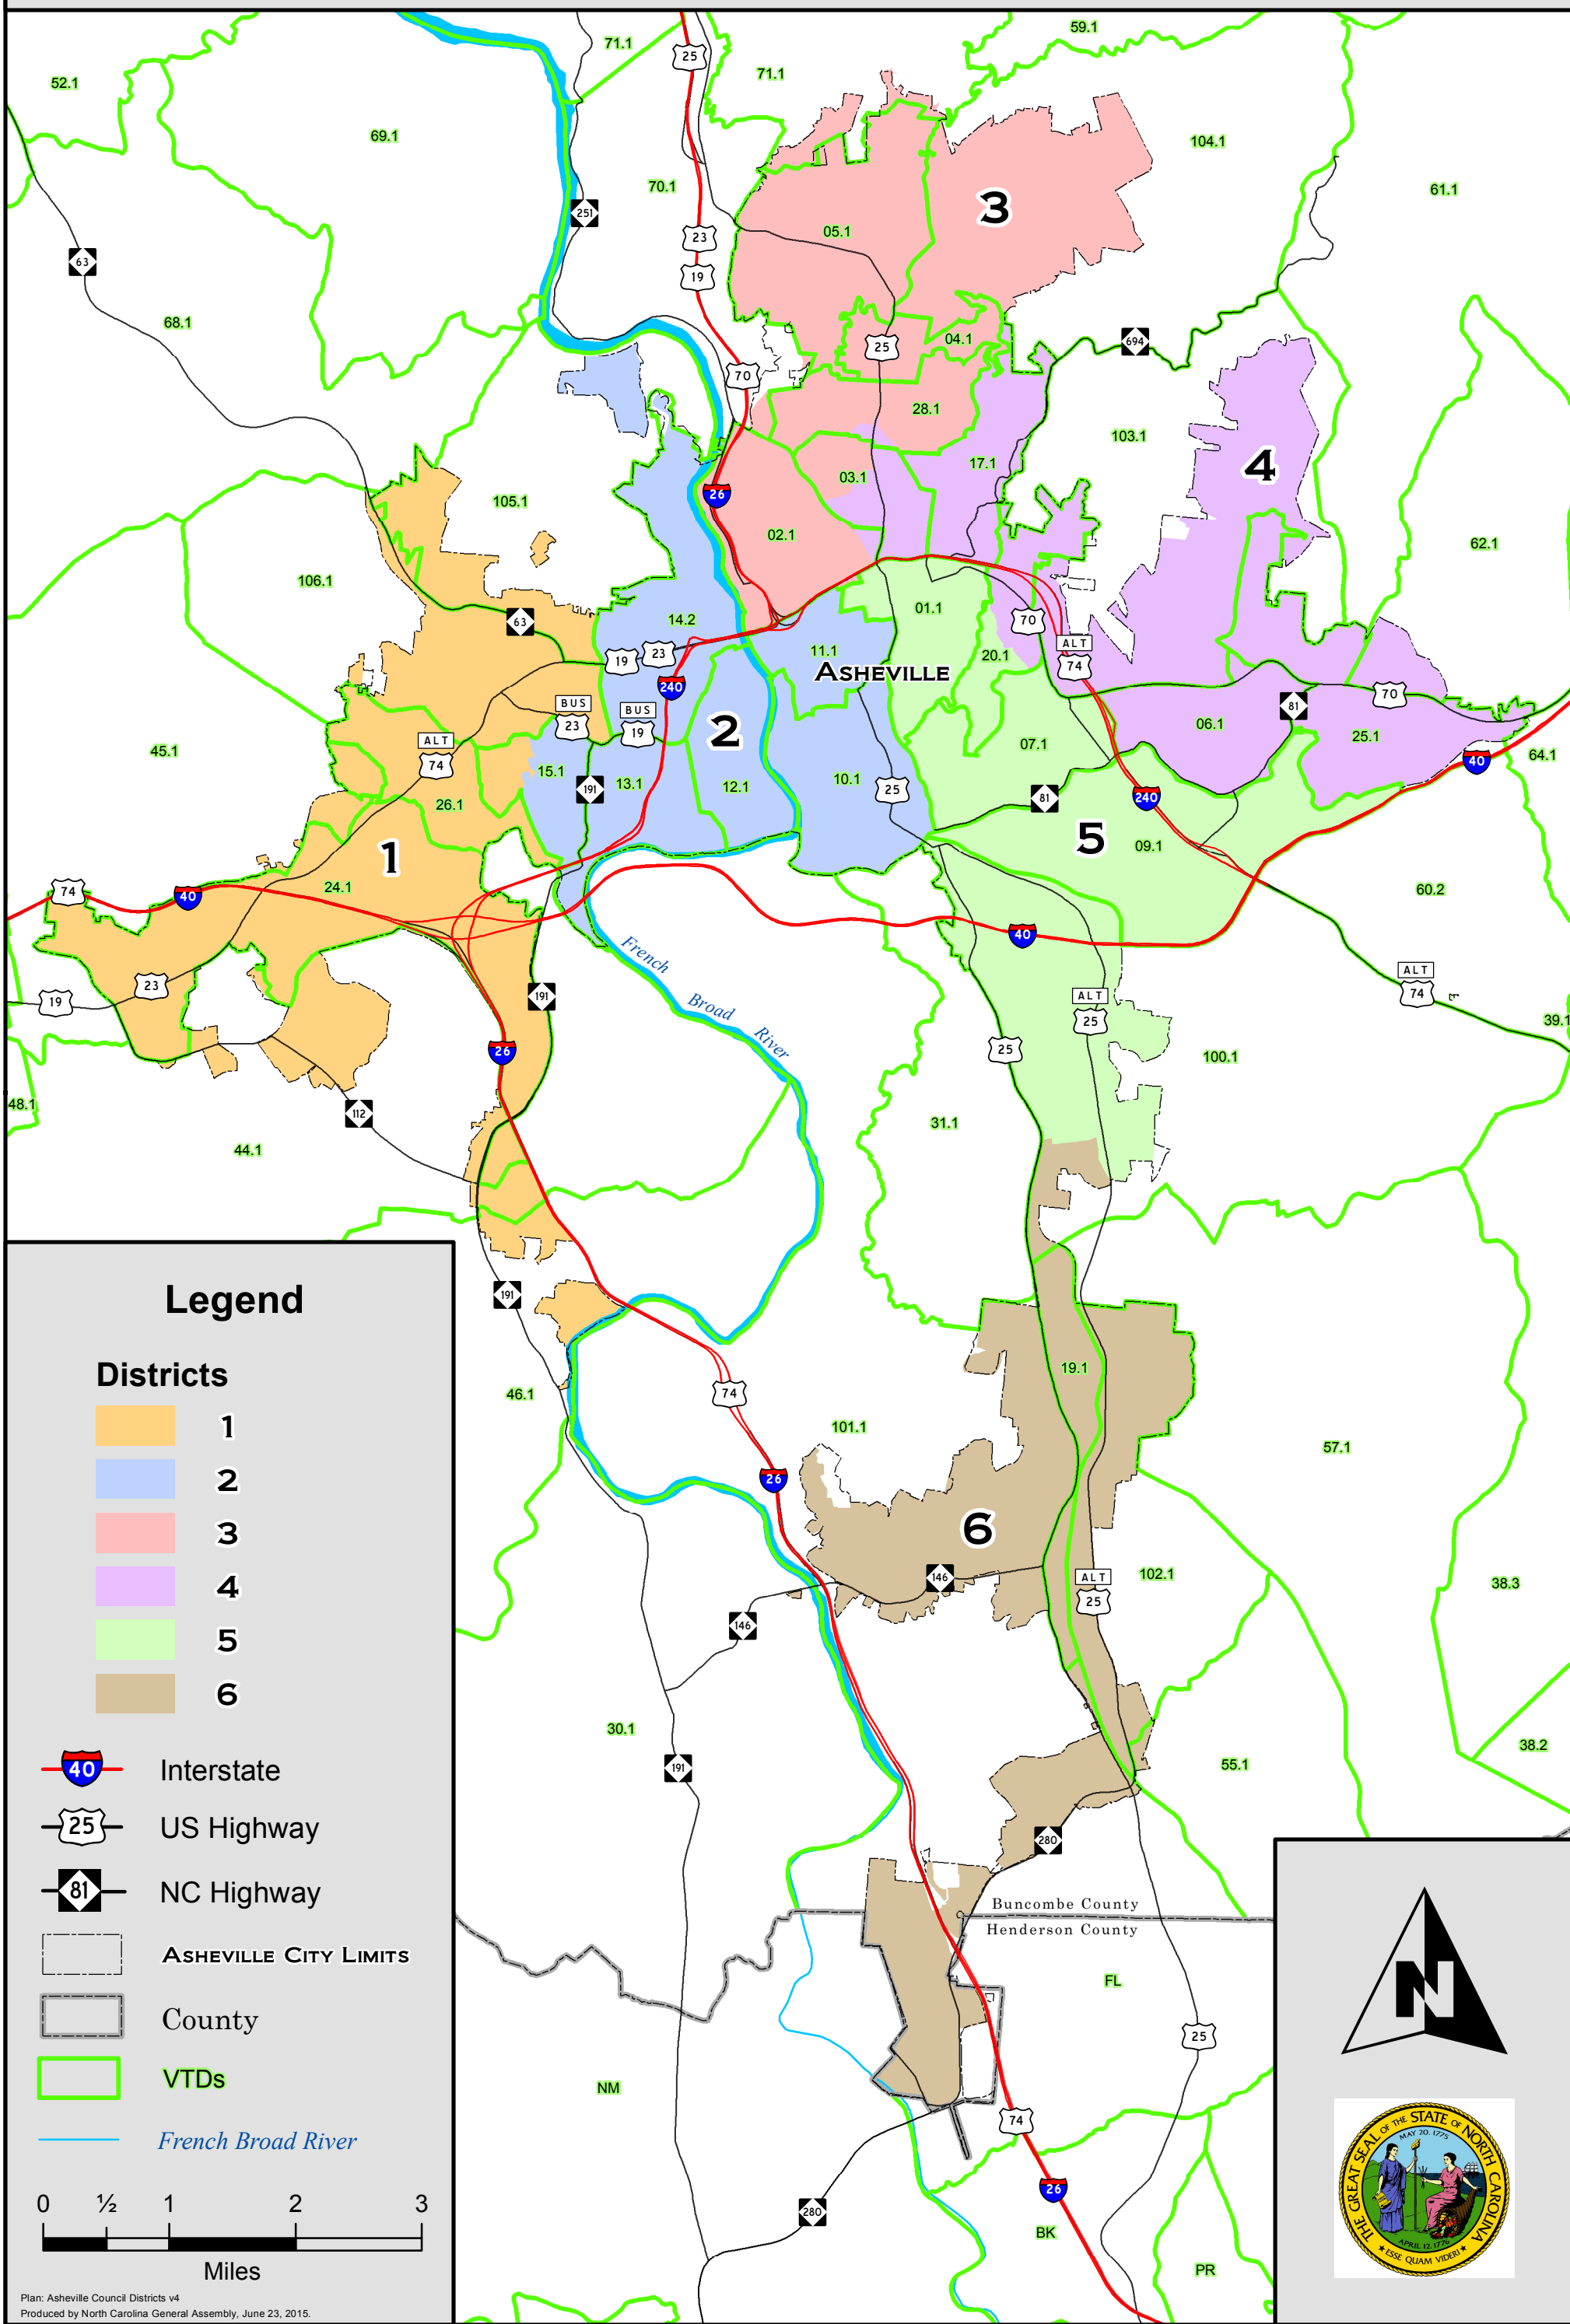

SENATE BILL 897, ASHEVILLE CITY COUNCIL DISTRICTS

Legend

Districts

- 1
- 2
- 3
- 4
- 5
- 6

- Interstate
- US Highway
- NC Highway

- ASHEVILLE CITY LIMITS
- County
- VTDs
- French Broad River